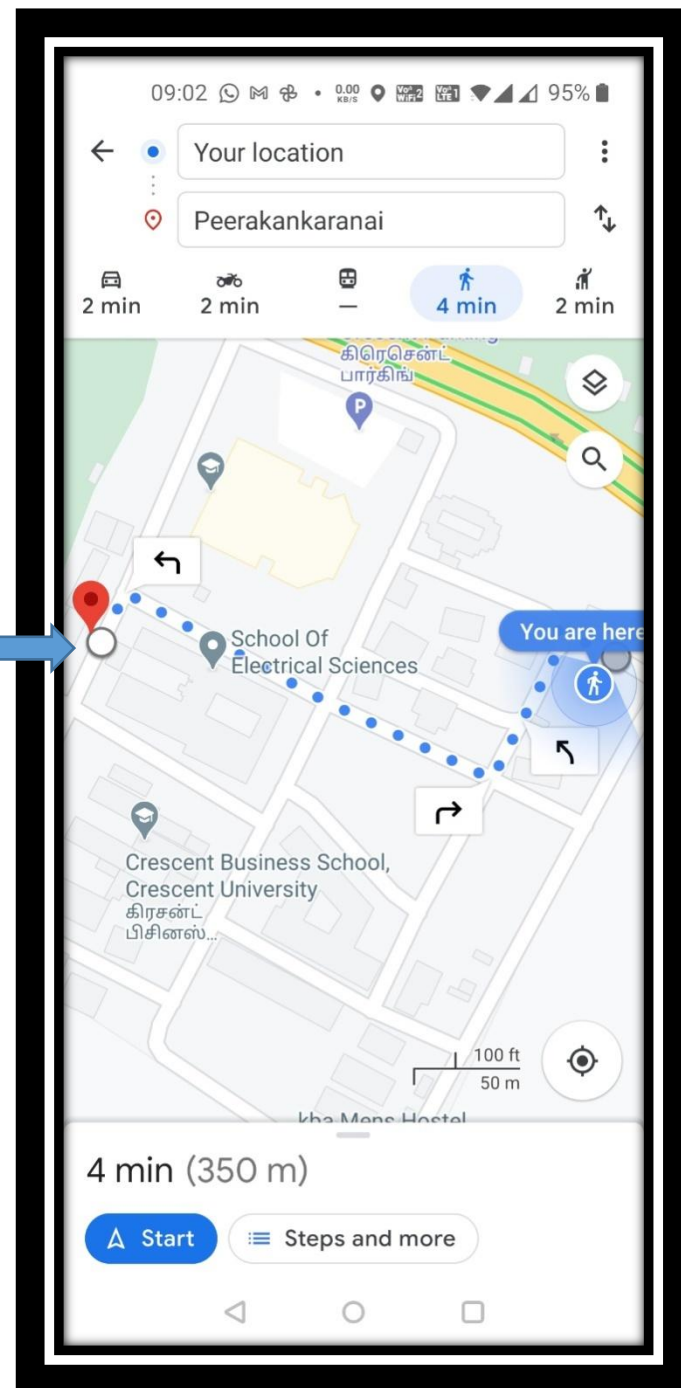

You can walk following the dotted line, from New staff quarters to the Crescent Canteen. It is about 350 meters and take you there within 4 minutes by normal walk. Enjoy the Canteen Food !!!!

Note: Once you know how to navigate in Crescent campus using this APP, you can digitize any major campuses around the WORLD and give code using TH-code APP and navigate easily without any hurdles !!! Send this information to your friends in other campuses also ...Let others follow Crescent smart campus..!!!

Canteen is here