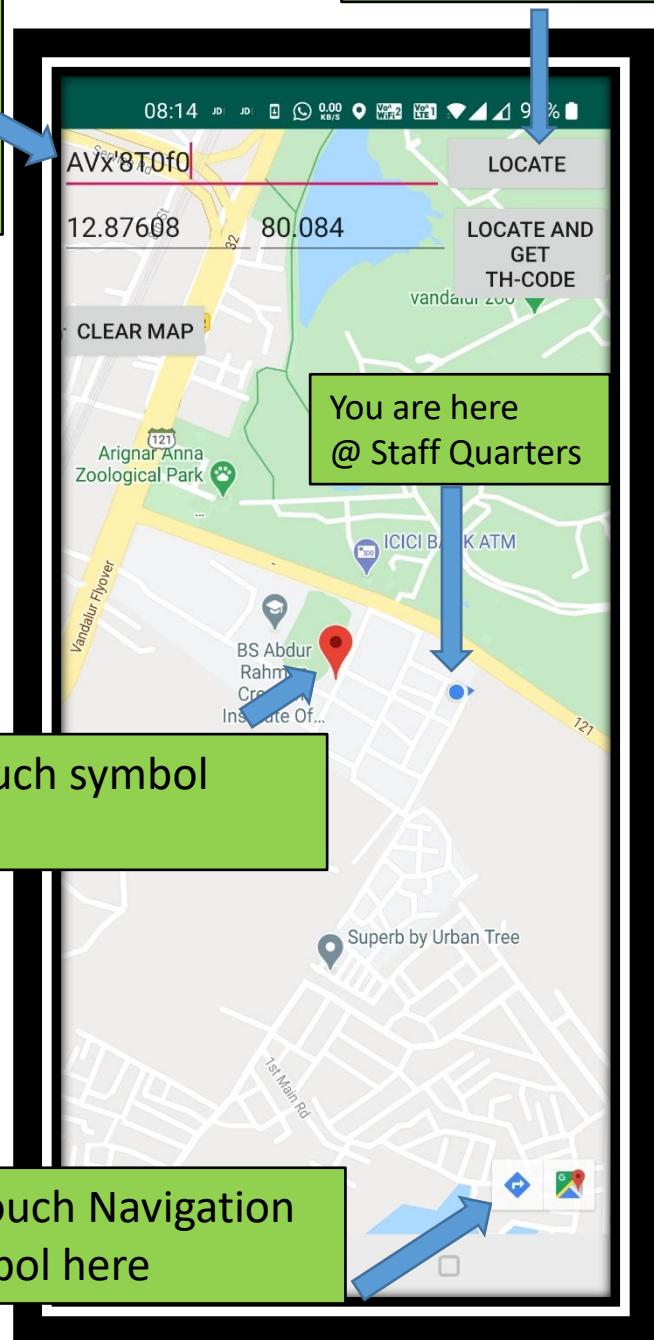

Note: You need to do these two steps once only. Then onwards you can freely navigate in our Crescent Smart Campus!! Follow the example given...!!!!

EXAMPLE:

Now we are ready to Navigate any place in Crescent campus with 1m accuracy..!!

Procedure to walk from your present location (Eg. Crescent Staff Quarters) to Crescent Canteen by walk...

Open your contacts and search for LOC-Canteen and COPY the TH-Code, Paste it, Locate it, Navigate it and Walk as shown in the following two figures....

1) In Contacts type Canteen like this

2) Copy this Code

Copy
Set default

4) Touch Locate here

3) Paste the Code here in TH-Code App

You are here @ Staff Quarters

5) Touch symbol here

6) Touch Navigation symbol here

You can walk following the dotted line, from New staff quarters to the Crescent Canteen. It is about 350 meters and take you there within 4 minutes by normal walk. Enjoy the Canteen Food !!!!

Note: Once you know how to navigate in Crescent campus using this APP, you can digitize any major campuses around the WORLD and give code using TH-code APP and navigate easily without any hurdles !!! Send this information to your friends in other campuses also ...Let others follow Crescent smart campus..!!!