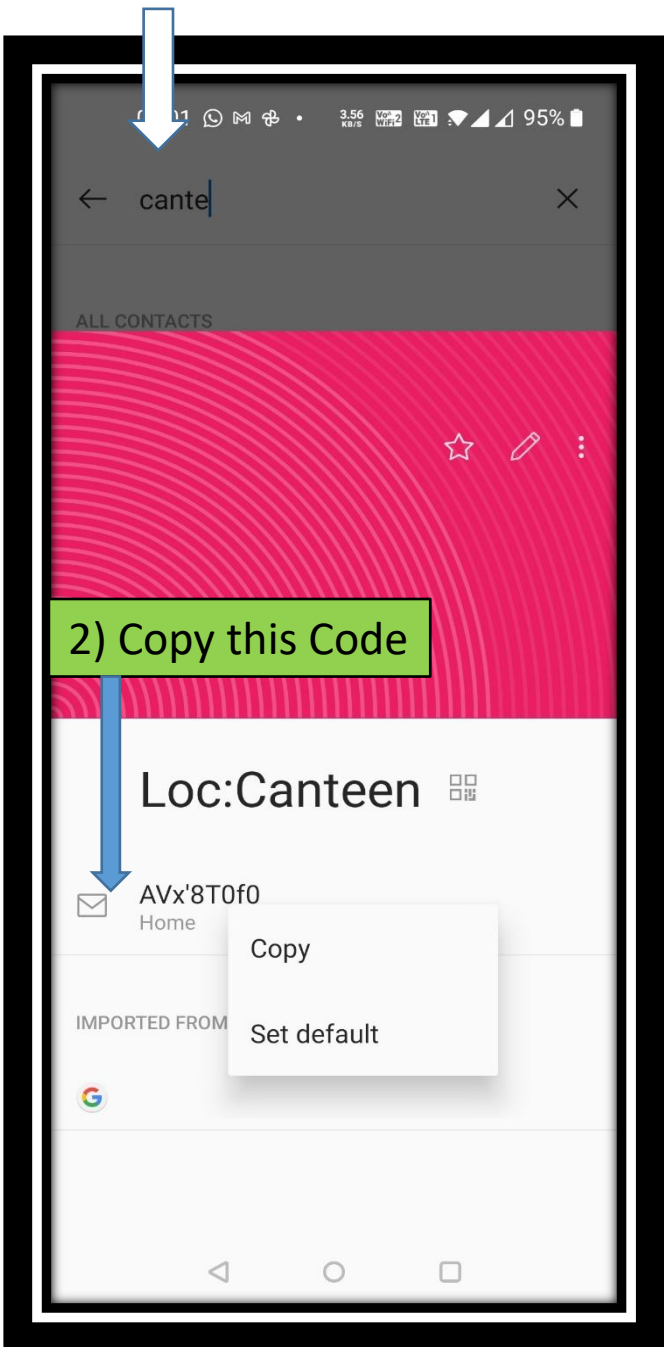

1) In Contacts type Canteen like this

2) Copy this Code

Copy
Set default

4) Touch Locate here

3) Paste the Code here in TH-Code App