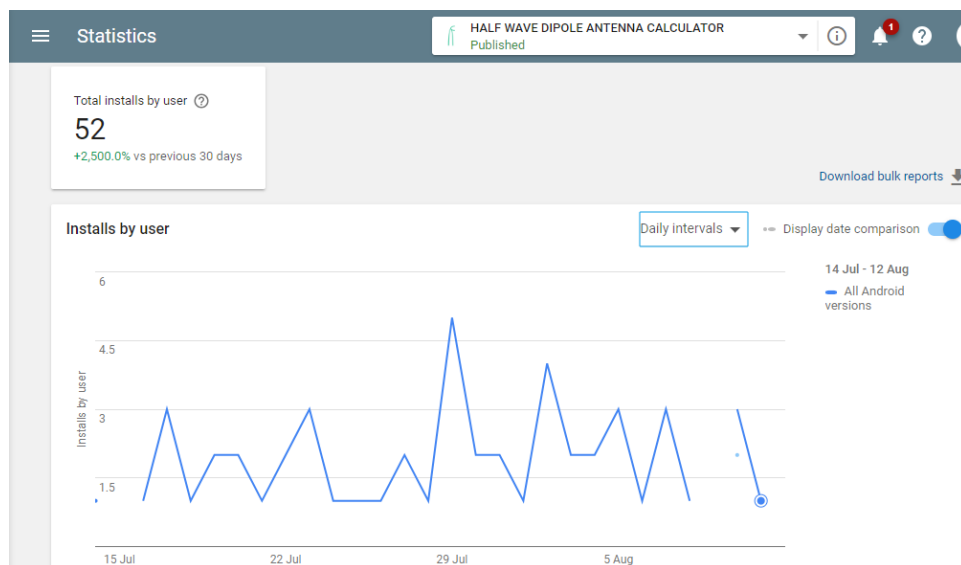

WAVELENGTH(λ)	c/f $c=3*10^8$
RADIUS OF THE DIPOLE(a)	$\lambda/1000$
LENGTH OF THE DIPOLE(L)	$0.48*\lambda$
GAP BETWEEN THE DIPOLE(G)	$L/200$

3D design

DESIGN

HALF WAVE DIPOLE ANTENNA

Find it on Google Play store:

<https://play.google.com/store/apps/details?id=com.er.v.n.imaduddeen.gmail.halfwavedipole>

Installs till now...

Countries where the application installed:

Countries like India, United States, Thailand, Malaysia, Peru, Mexico, United Kingdom, Poland and 16 other countries the application has been installed.