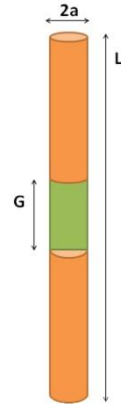

HALFWAVE DIPOLE ANTENNA CALCULATOR

GO

DESIGN CALCULATOR

FORMULA SHEET

DESIGN

Example:

DESIGN CALCULATOR

ENTER THE FREQUENCY (f)

240000000 Hz

CALCULATE

DESIGN CALCULATOR

ENTER THE FREQUENCY (f)

240000000 Hz

CALCULATE

WAVELENGTH(λ)

1.25 m

RADIUS OF THE DIPOLE(a)

0.00125 m

LENGTH OF THE DIPOLE(L)

0.6 m

GAP BETWEEN THE DIPOLE(G)

0.003 m

Formula screen

FORMULA SHEET

WAVELENGTH(λ)	c/f $c=3*10^8$
RADIUS OF THE DIPOLE(a)	$\lambda/1000$
LENGTH OF THE DIPOLE(L)	$0.48*\lambda$
GAP BETWEEN THE DIPOLE(G)	$L/200$

3D design

DESIGN

HALF WAVE DIPOLE ANTENNA

Find it on Google Play store: